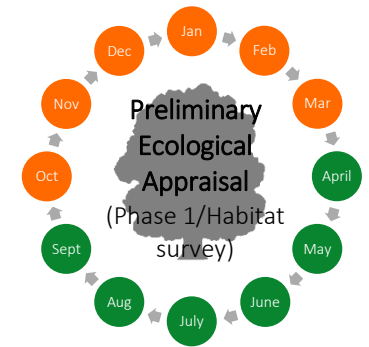

Ecological Survey Calendar

t 01285 610145 (Cotswolds) t 029 2002 2320 (South Wales) e info@wildwoodecology.com

● Optimal survey period
 ● Sub-optimal survey period
 ○ No surveys possible

This chart provides an overview for UK protected species commonly encountered during development and should be treated as guidance only. **Most species require surveys across the whole season or within their optimal period as shown above to be accepted as part of a planning application.** Contact Wildwood Ecology early to discuss your ecological needs and timescale. © Wildwood Ecology Ltd 2017