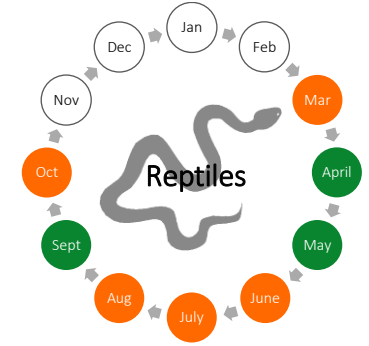

Ecological Survey Calendar

t 01285 610145 (Cotswolds) t 029 2002 2320 (South Wales) e info@wildwoodecology.com

● Optimal survey period
 ● Sub-optimal survey period
 ○ No surveys possible

This chart provides an overview for UK protected species commonly encountered during development and should be treated as guidance only. **Most species require surveys across the whole season or within their optimal period as shown above to be accepted as part of a planning application.** Contact Wildwood Ecology early to discuss your ecological needs and timescale. © Wildwood Ecology Ltd 2017