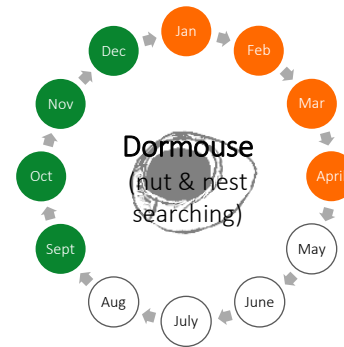

Ecological Survey Calendar

t 01285 610145 (Cotswolds) t 029 2002 2320 (South Wales) e info@wildwoodecology.com

● Optimal survey period
 ● Sub-optimal survey period
 ○ No surveys possible

This chart provides an overview for UK protected species commonly encountered during development and should be treated as guidance only. **Most species require surveys across the whole season or within their optimal period as shown above to be accepted as part of a planning application.** Contact Wildwood Ecology early to discuss your ecological needs and timescale. © Wildwood Ecology Ltd 2017