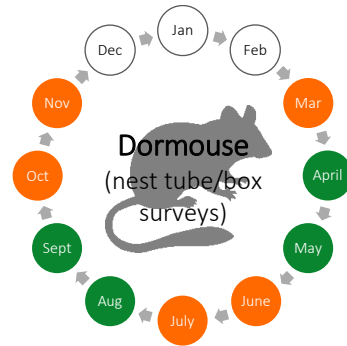

Ecological Survey Calendar

t 01285 610145 (Cotswolds) t 029 2002 2320 (South Wales) e info@wildwoodecology.com

● Optimal survey period
 ● Sub-optimal survey period
 ○ No surveys possible

This chart provides an overview for UK protected species commonly encountered during development and should be treated as guidance only. **Most species require surveys across the whole season or within their optimal period as shown above to be accepted as part of a planning application.** Contact Wildwood Ecology early to discuss your ecological needs and timescale. © Wildwood Ecology Ltd 2017