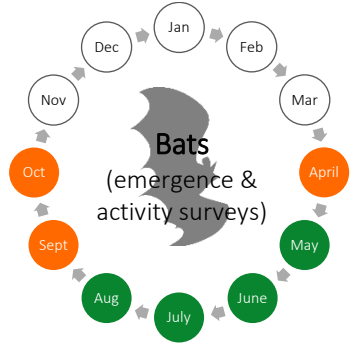

Ecological Survey Calendar

t 01285 610145 (Cotswolds) t 029 2002 2320 (South Wales) e info@wildwoodecology.com

● Optimal survey period
 ● Sub-optimal survey period
 ○ No surveys possible

This chart provides an overview for UK protected species commonly encountered during development and should be treated as guidance only. **Most species require surveys across the whole season or within their optimal period as shown above to be accepted as part of a planning application.** Contact Wildwood Ecology early to discuss your ecological needs and timescale. © Wildwood Ecology Ltd 2017