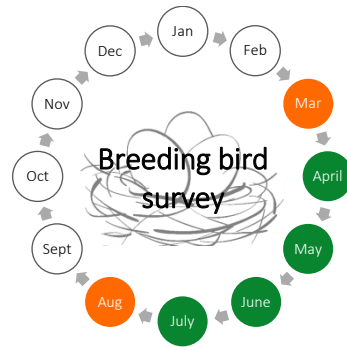

Ecological Survey Calendar

t 01285 610145 (Cotswolds) t 029 2002 2320 (South Wales) e info@wildwoodecology.com

● Optimal survey period
 ● Sub-optimal survey period
 ○ No surveys possible

This chart provides an overview for UK protected species commonly encountered during development and should be treated as guidance only. **Most species require surveys across the whole season or within their optimal period as shown above to be accepted as part of a planning application.** Contact Wildwood Ecology early to discuss your ecological needs and timescale. © Wildwood Ecology Ltd 2017