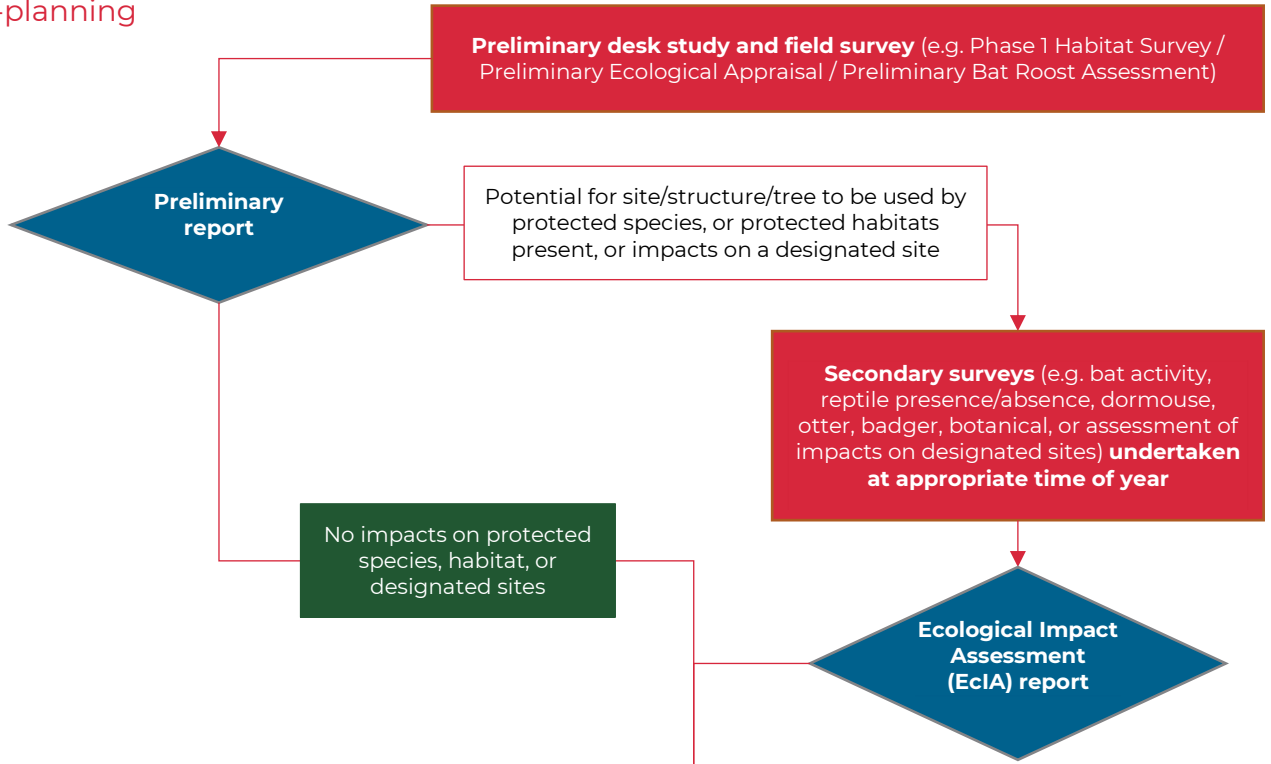

# Ecological Process Flow Chart

t 01285 610145 (Cotswolds)

t 029 2002 2320 (South Wales)

e info@wildwoodecology.com

## Pre-planning

## Planning