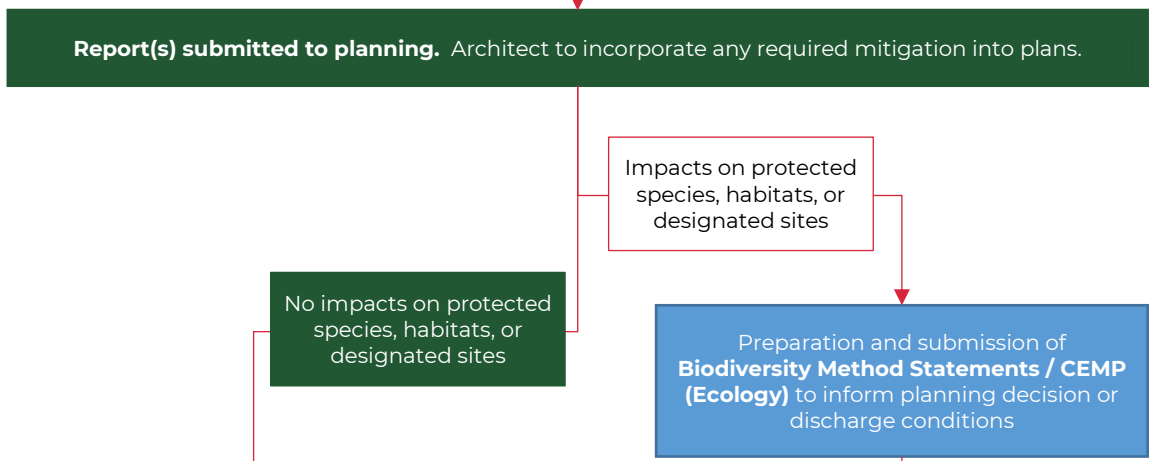

# Ecological Process Flow Chart

t 01285 610145 (Cotswolds)

t 029 2002 2320 (South Wales)

e info@wildwoodecology.com

## Pre-planning

## Planning