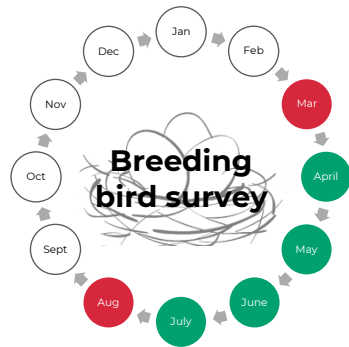

Ecological Survey Calendar

t 01285 610145 (Cotswolds)

t 029 2002 2320 (South Wales)

e info@wildwoodecology.com

● Optimal survey period

● Sub-optimal survey period

○ No surveys possible

This chart provides an overview for UK protected species commonly encountered during development and should be treated as guidance only. **Most species require surveys across the whole season or within their optimal period as shown above to be accepted as part of a planning application.** Contact Wildwood Ecology early to discuss your ecological needs and timescale.