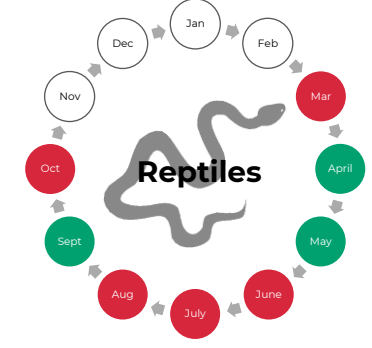

Ecological Survey Calendar

t 01285 610145 (Cotswolds)

t 029 2002 2320 (South Wales)

e info@wildwoodecology.com

● Optimal survey period

● Sub-optimal survey period

○ No surveys possible

This chart provides an overview for UK protected species commonly encountered during development and should be treated as guidance only. **Most species require surveys across the whole season or within their optimal period as shown above to be accepted as part of a planning application.** Contact Wildwood Ecology early to discuss your ecological needs and timescale.