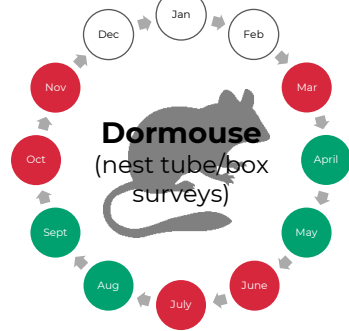

Ecological Survey Calendar

t 01285 610145 (Cotswolds)

t 029 2002 2320 (South Wales)

e info@wildwoodecology.com

● Optimal survey period

● Sub-optimal survey period

○ No surveys possible

This chart provides an overview for UK protected species commonly encountered during development and should be treated as guidance only. **Most species require surveys across the whole season or within their optimal period as shown above to be accepted as part of a planning application.** Contact Wildwood Ecology early to discuss your ecological needs and timescale.