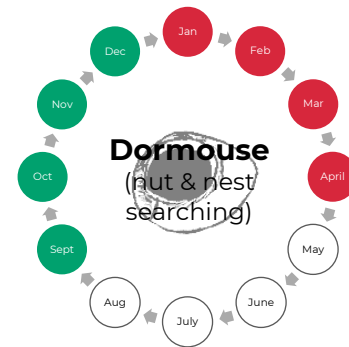

Ecological Survey Calendar

t 01285 610145 (Cotswolds)

t 029 2002 2320 (South Wales)

e info@wildwoodecology.com

● Optimal survey period

● Sub-optimal survey period

○ No surveys possible

This chart provides an overview for UK protected species commonly encountered during development and should be treated as guidance only. **Most species require surveys across the whole season or within their optimal period as shown above to be accepted as part of a planning application.** Contact Wildwood Ecology early to discuss your ecological needs and timescale.