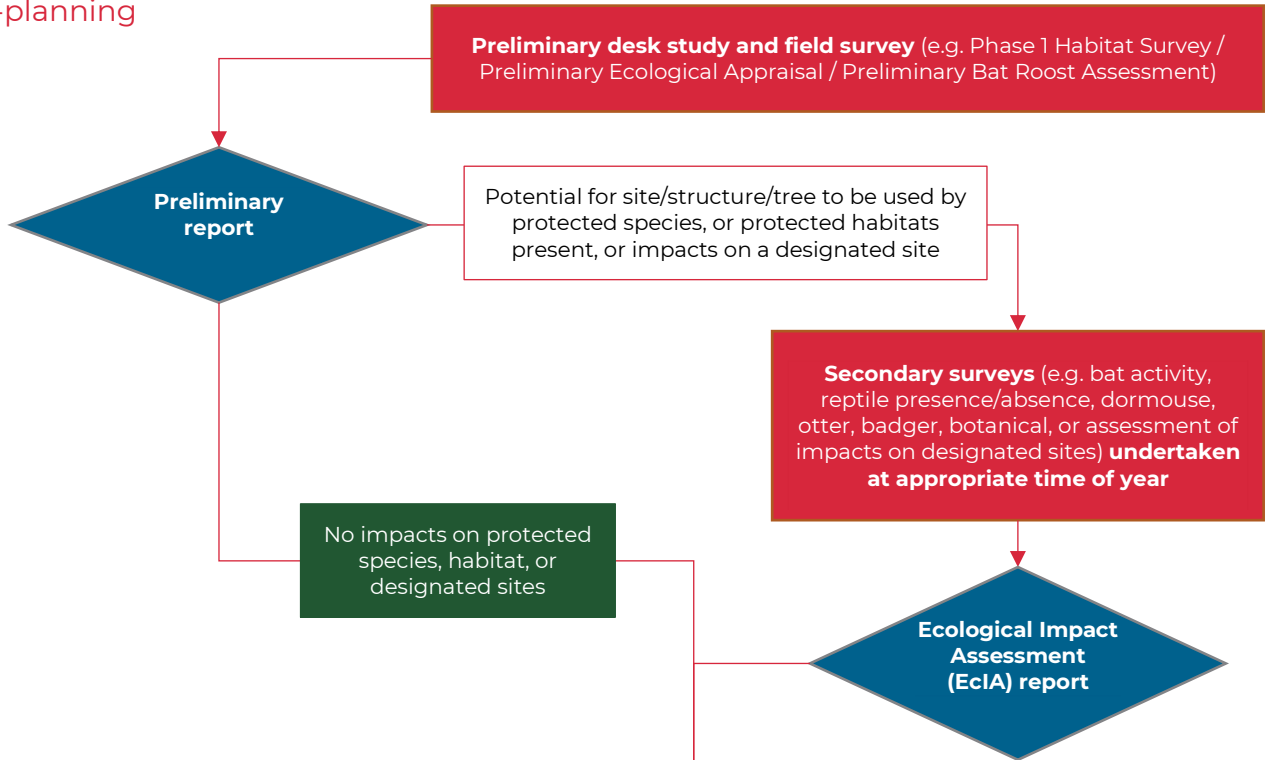

Ecological Process Flow Chart

t 01285 610145 (Cotswolds)

t 029 2002 2320 (South Wales)

e info@wildwoodecology.com

Pre-planning

Planning

Development

Post-development