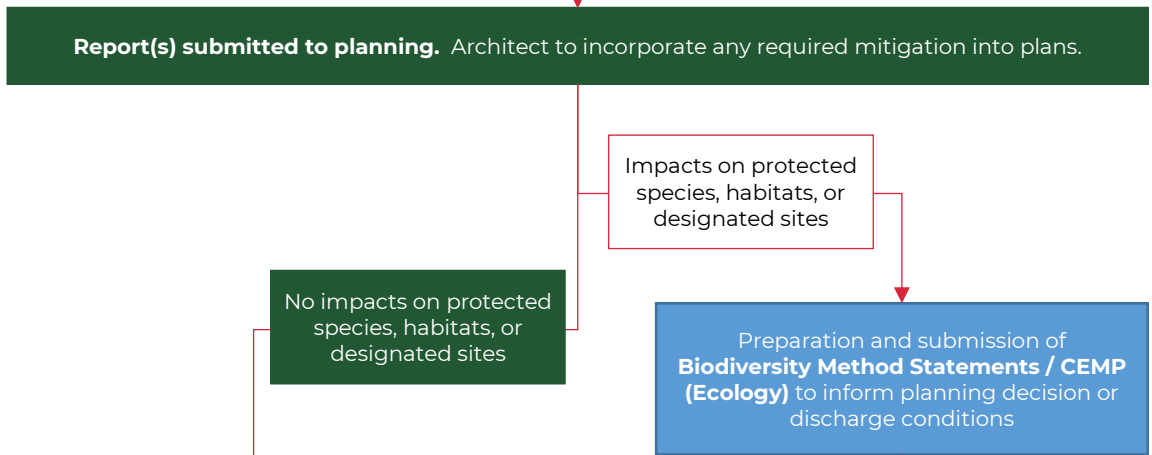

Ecological Process Flow Chart

t 01285 610145 (Cotswolds)

t 029 2002 2320 (South Wales)

e info@wildwoodecology.com

Pre-planning

Planning

Development

Post-development