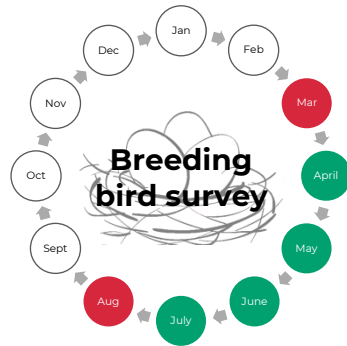

Ecological Survey Calendar

t 01285 610145 (Cotswolds)

t 029 2002 2320 (South Wales)

e info@wildwoodecology.com

● Optimal survey period
 ● Sub-optimal survey period
 ○ No surveys possible

This chart provides an overview for UK protected species commonly encountered during development and should be treated as guidance only. **Most species require surveys across the whole season or within their optimal period as shown above to be accepted as part of a planning application.** Contact Wildwood Ecology early to discuss your ecological needs and timescale.