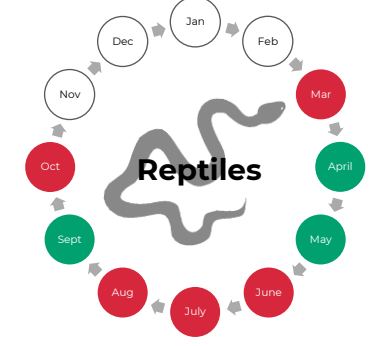

Ecological Survey Calendar

t 01285 610145 (Cotswolds)

t 029 2002 2320 (South Wales)

e info@wildwoodecology.com

● Optimal survey period
 ● Sub-optimal survey period
 ○ No surveys possible

This chart provides an overview for UK protected species commonly encountered during development and should be treated as guidance only. **Most species require surveys across the whole season or within their optimal period as shown above to be accepted as part of a planning application.** Contact Wildwood Ecology early to discuss your ecological needs and timescale.