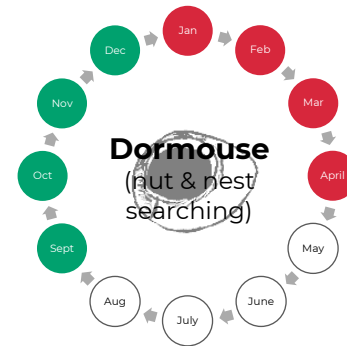

Ecological Survey Calendar

t 01285 610145 (Cotswolds)

t 029 2002 2320 (South Wales)

e info@wildwoodecology.com

● Optimal survey period
 ● Sub-optimal survey period
 ○ No surveys possible

This chart provides an overview for UK protected species commonly encountered during development and should be treated as guidance only. **Most species require surveys across the whole season or within their optimal period as shown above to be accepted as part of a planning application.** Contact Wildwood Ecology early to discuss your ecological needs and timescale.