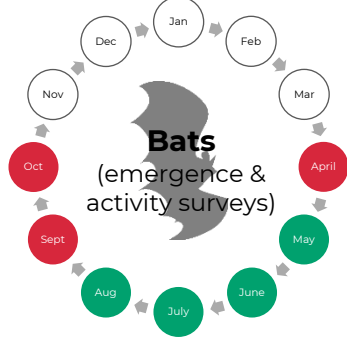

Ecological Survey Calendar

t 01285 610145 (Cotswolds)

t 029 2002 2320 (South Wales)

e info@wildwoodecology.com

● Optimal survey period
 ● Sub-optimal survey period
 ○ No surveys possible

This chart provides an overview for UK protected species commonly encountered during development and should be treated as guidance only. **Most species require surveys across the whole season or within their optimal period as shown above to be accepted as part of a planning application.** Contact Wildwood Ecology early to discuss your ecological needs and timescale.