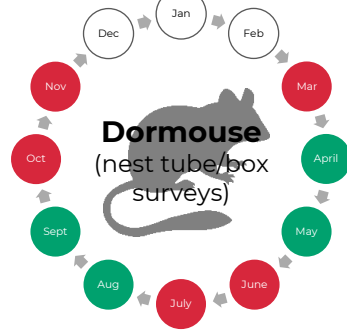

Ecological Survey Calendar

t 01285 610145 (Cotswolds)

t 029 2002 2320 (South Wales)

e info@wildwoodecology.com

● Optimal survey period
 ● Sub-optimal survey period
 ○ No surveys possible

This chart provides an overview for UK protected species commonly encountered during development and should be treated as guidance only. **Most species require surveys across the whole season or within their optimal period as shown above to be accepted as part of a planning application.** Contact Wildwood Ecology early to discuss your ecological needs and timescale.