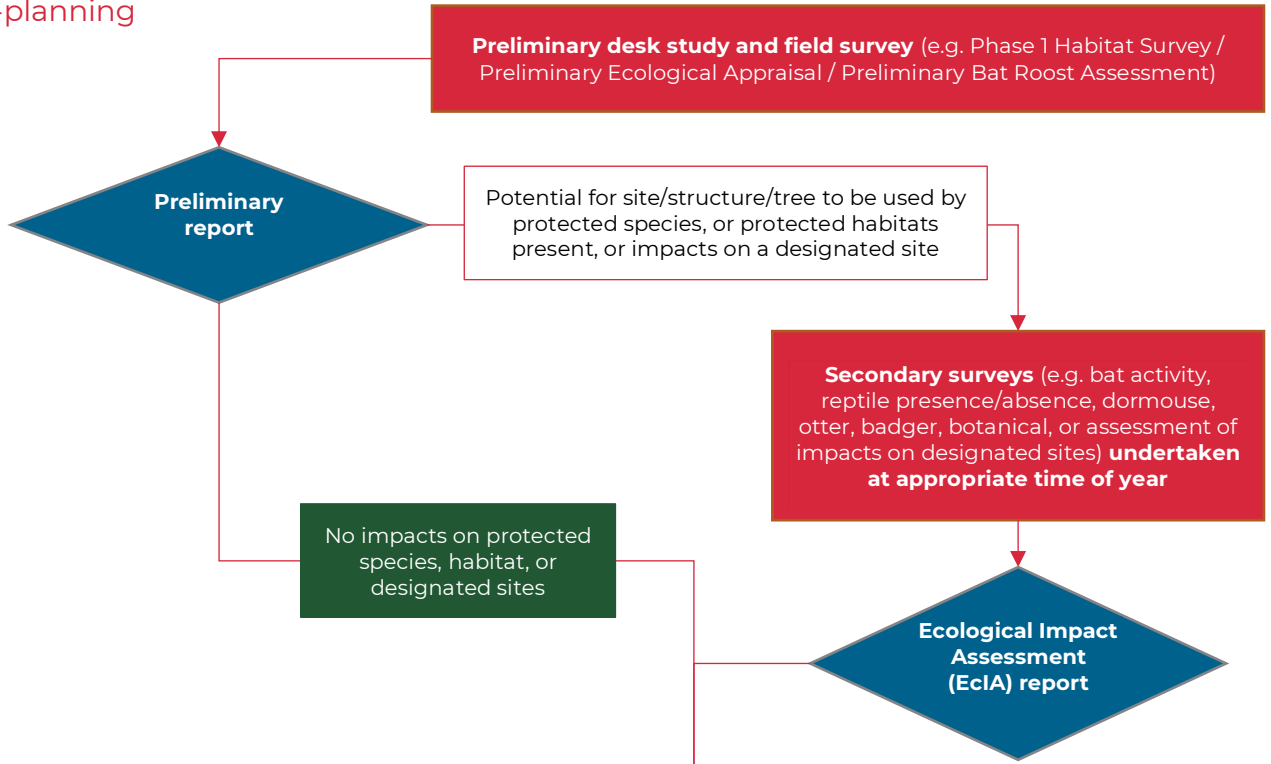

Ecological Process Flow Chart

t 01453 367450 (Cotswolds) t 029 2002 2320 (South Wales) e info@wildwoodecology.com

Pre-planning

Planning

Development

Post-development