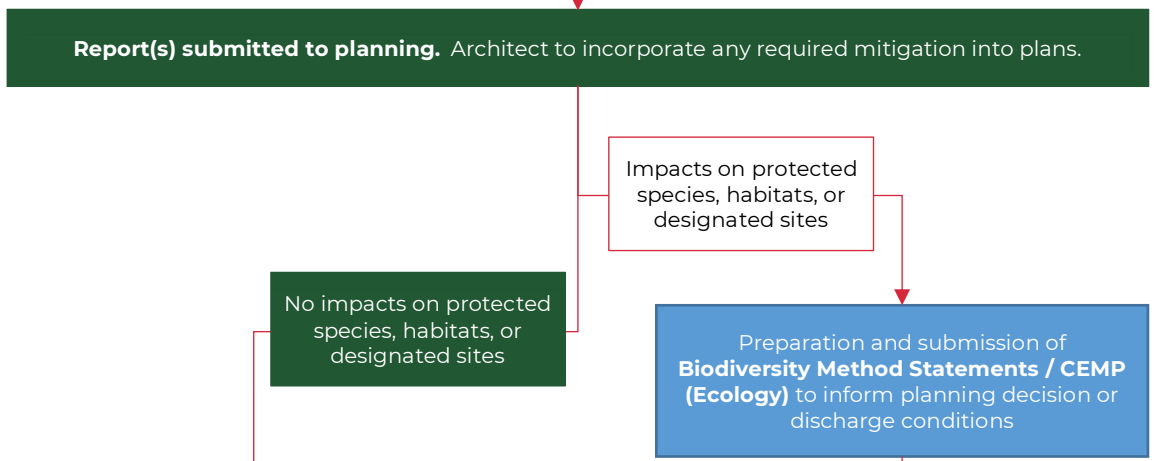

Ecological Process Flow Chart

t 01453 367450 (Cotswolds) t 029 2002 2320 (South Wales) e info@wildwoodecology.com

Pre-planning

Planning

Development

Post-development