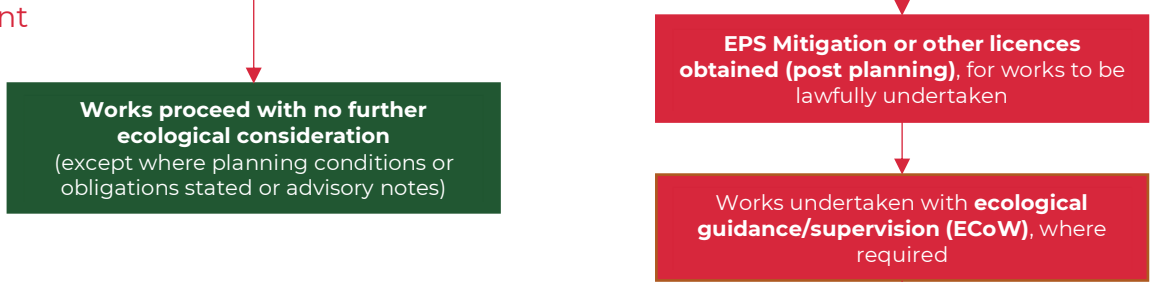

Ecological Process Flow Chart

t 01453 367450 (Cotswolds) t 029 2002 2320 (South Wales) e info@wildwoodecology.com

Pre-planning

Planning

Development

Post-development