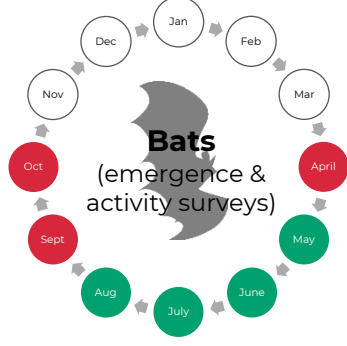

Ecological Survey Calendar

t 01453 367450 (Cotswolds)

t 029 2002 2320 (South Wales)

e info@wildwoodecology.com

● Optimal survey period
 ● Sub-optimal survey period
 ○ No surveys possible

This chart provides an overview for UK protected species commonly encountered during development and should be treated as guidance only. **Most species require surveys across the whole season or within their optimal period as shown above to be accepted as part of a planning application.** Contact Wildwood Ecology early to discuss your ecological needs and timescale.