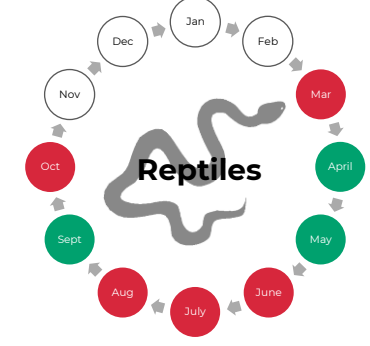

Ecological Survey Calendar

t 01453 367450 (Cotswolds)

t 029 2002 2320 (South Wales)

e info@wildwoodecology.com

● Optimal survey period
 ● Sub-optimal survey period
 ○ No surveys possible

This chart provides an overview for UK protected species commonly encountered during development and should be treated as guidance only. **Most species require surveys across the whole season or within their optimal period as shown above to be accepted as part of a planning application.** Contact Wildwood Ecology early to discuss your ecological needs and timescale.