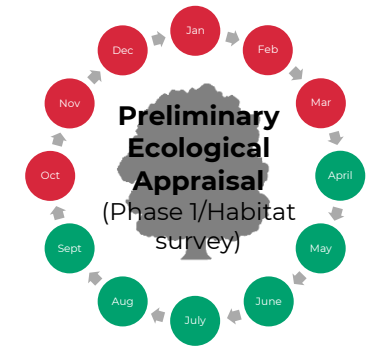

Ecological Survey Calendar

t 01453 367450 (Cotswolds)

t 029 2002 2320 (South Wales)

e info@wildwoodecology.com

● Optimal survey period
 ● Sub-optimal survey period
 ○ No surveys possible

This chart provides an overview for UK protected species commonly encountered during development and should be treated as guidance only. **Most species require surveys across the whole season or within their optimal period as shown above to be accepted as part of a planning application.** Contact Wildwood Ecology early to discuss your ecological needs and timescale.