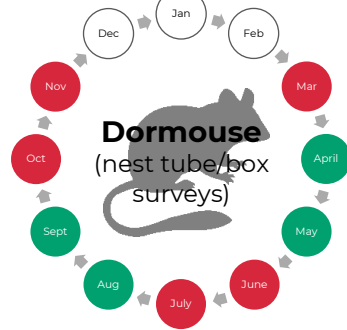

Ecological Survey Calendar

t 01453 367450 (Cotswolds)

t 029 2002 2320 (South Wales)

e info@wildwoodecology.com

● Optimal survey period
 ● Sub-optimal survey period
 ○ No surveys possible

This chart provides an overview for UK protected species commonly encountered during development and should be treated as guidance only. **Most species require surveys across the whole season or within their optimal period as shown above to be accepted as part of a planning application.** Contact Wildwood Ecology early to discuss your ecological needs and timescale.