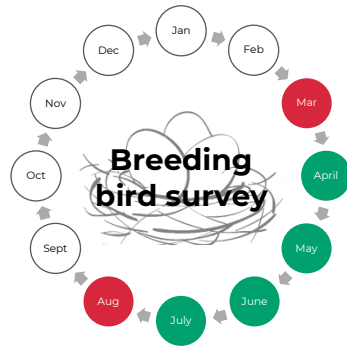

Ecological Survey Calendar

t 01453 367450 (Cotswolds)

t 029 2002 2320 (South Wales)

e info@wildwoodecology.com

● Optimal survey period
 ● Sub-optimal survey period
 ○ No surveys possible

This chart provides an overview for UK protected species commonly encountered during development and should be treated as guidance only. **Most species require surveys across the whole season or within their optimal period as shown above to be accepted as part of a planning application.** Contact Wildwood Ecology early to discuss your ecological needs and timescale.