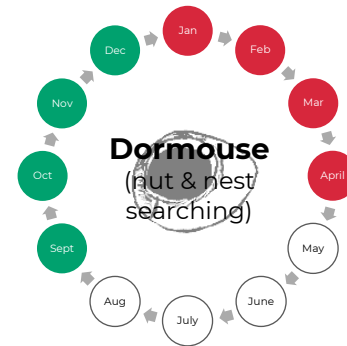

Ecological Survey Calendar

t 01453 367450 (Cotswolds)

t 029 2002 2320 (South Wales)

e info@wildwoodecology.com

● Optimal survey period
 ● Sub-optimal survey period
 ○ No surveys possible

This chart provides an overview for UK protected species commonly encountered during development and should be treated as guidance only. **Most species require surveys across the whole season or within their optimal period as shown above to be accepted as part of a planning application.** Contact Wildwood Ecology early to discuss your ecological needs and timescale.