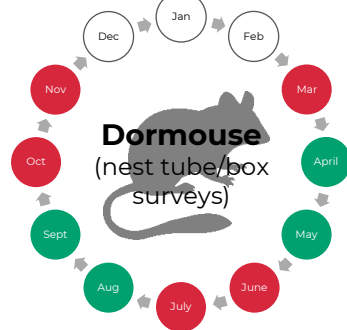

Ecological Survey Calendar

t 01285 610145 (Cotswolds)

t 029 2002 2320 (South Wales)

e info@wildwoodecology.com

● Optimal survey period

● Sub-optimal survey period

○ No surveys possible

This chart provides an overview for UK protected species commonly encountered during development and should be treated as guidance only. **Most species require surveys across the whole season or within their optimal period as shown above to be accepted as part of a planning application.** Contact Wildwood Ecology early to discuss your ecological needs and timescale.