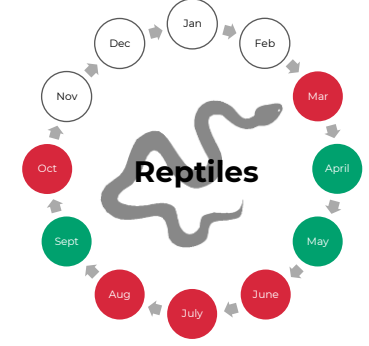

Ecological Survey Calendar

t 01285 610145 (Cotswolds)

t 029 2002 2320 (South Wales)

e info@wildwoodecology.com

● Optimal survey period

● Sub-optimal survey period

○ No surveys possible

This chart provides an overview for UK protected species commonly encountered during development and should be treated as guidance only. **Most species require surveys across the whole season or within their optimal period as shown above to be accepted as part of a planning application.** Contact Wildwood Ecology early to discuss your ecological needs and timescale.