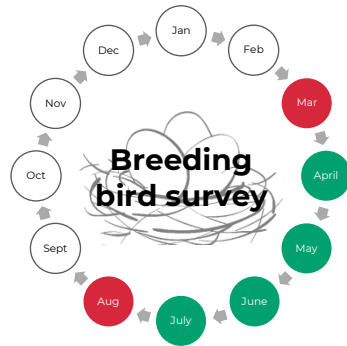

Ecological Survey Calendar

t 01285 610145 (Cotswolds)

t 029 2002 2320 (South Wales)

e info@wildwoodecology.com

● Optimal survey period

● Sub-optimal survey period

○ No surveys possible

This chart provides an overview for UK protected species commonly encountered during development and should be treated as guidance only. **Most species require surveys across the whole season or within their optimal period as shown above to be accepted as part of a planning application.** Contact Wildwood Ecology early to discuss your ecological needs and timescale.