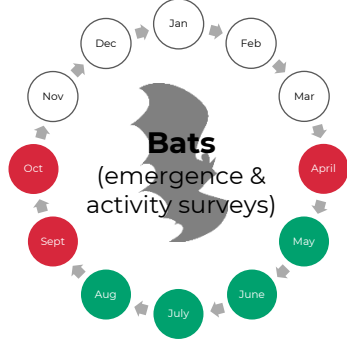

Ecological Survey Calendar

t 01285 610145 (Cotswolds)

t 029 2002 2320 (South Wales)

e info@wildwoodecology.com

● Optimal survey period

● Sub-optimal survey period

○ No surveys possible

This chart provides an overview for UK protected species commonly encountered during development and should be treated as guidance only. **Most species require surveys across the whole season or within their optimal period as shown above to be accepted as part of a planning application.** Contact Wildwood Ecology early to discuss your ecological needs and timescale.