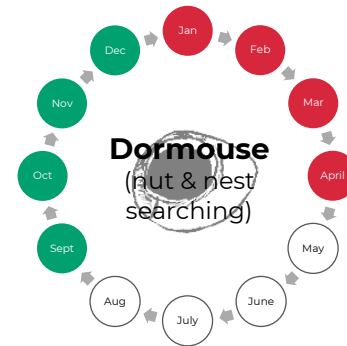

Ecological Survey Calendar

t 01285 610145 (Cotswolds)

t 029 2002 2320 (South Wales)

e info@wildwoodecology.com

● Optimal survey period

● Sub-optimal survey period

○ No surveys possible

This chart provides an overview for UK protected species commonly encountered during development and should be treated as guidance only. **Most species require surveys across the whole season or within their optimal period as shown above to be accepted as part of a planning application.** Contact Wildwood Ecology early to discuss your ecological needs and timescale.